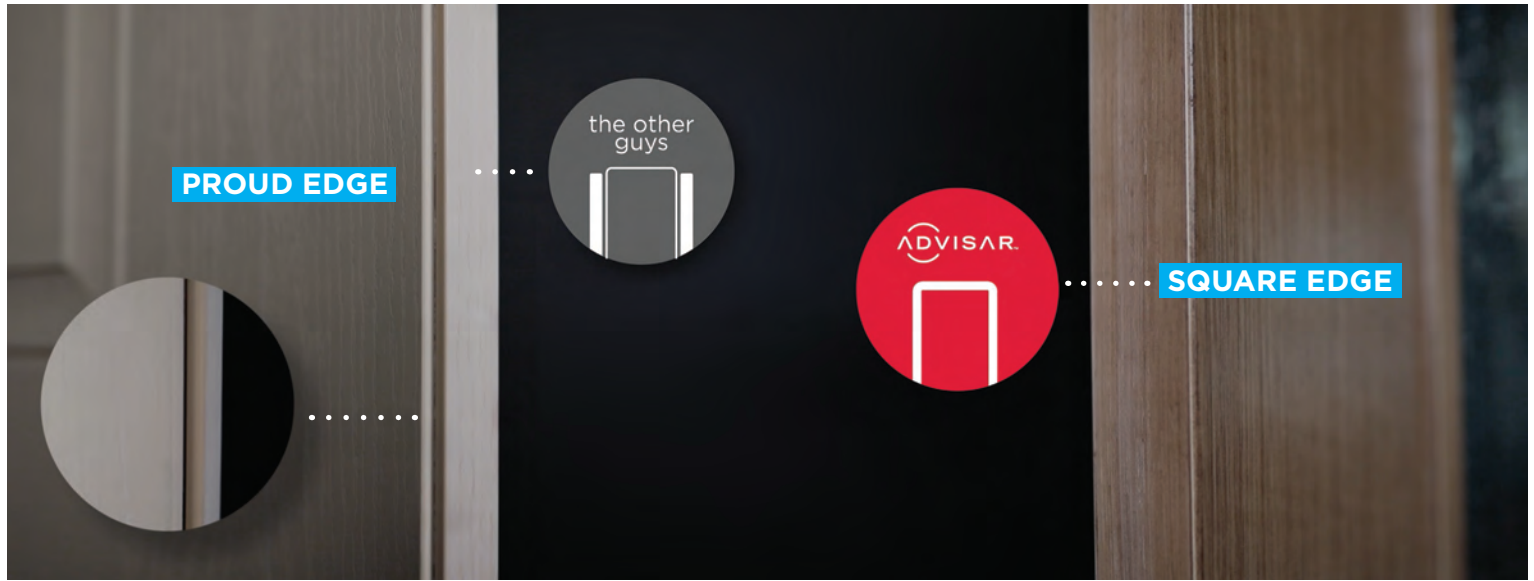

HIGH-PERFORMANCE DOOR SYSTEM

Engineered, weather-resistant construction

We deliver complete door systems. Every door is pre-hung in a high-performance composite frame that, unlike wood, resists damage from rot and weather. Plus, our engineered sills block out air and water. Believe it or not, many others don't. As a result, you get a door with greater strength and that requires less maintenance than traditional wood.

SQUARE EDGE VS. PROUD EDGE

Crafted to truly evoke the look of real wood

A proud edge protrusion is a beveled edge, and it's a dead giveaway that a door is not real wood. Advisar doors are all manufactured with smooth, square edges that evoke the look of real, solid wood.

PERFECTION DOWN TO THE SMALLEST FEATURE

Coordinated weather stripping colors that match, not clash

We put care and attention into every part of your door, ensuring that you're getting a masterfully designed entryway. For example, we let you pick your weather stripping color. Others might pick white as the standard, but with a black door, that just won't cut it.

SECURITY COMES STANDARD

Upgraded security at no extra charge

Our doors feature a strong security plate that comes standard. Other door manufacturers sell this for an extra cost.