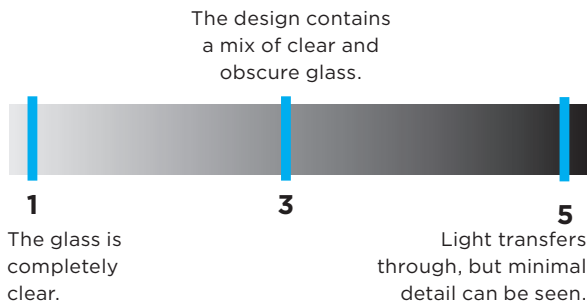

### Crafted to truly evoke the look of real wood

A proud edge protrusion is a beveled edge, and it's a dead giveaway that a door is not real wood. Advisar doors are all manufactured with smooth, square edges that evoke the look of real, solid wood.

\* All impact glass has been tested for structural integrity and meets the requirements of Wind Borne Debris testing.

Hello Options!

# YOUR GUIDE TO GLASS

## GLASS OPACITY (AND WHY IT MATTERS)

When it comes to doors and privacy, the glass you use matters.

Some glass styles are easy to see through, and some are harder to do so from a distance. We offer a variety of options that let you determine how much privacy you want, or don't want. Glass is available in a privacy rating from 1-5.