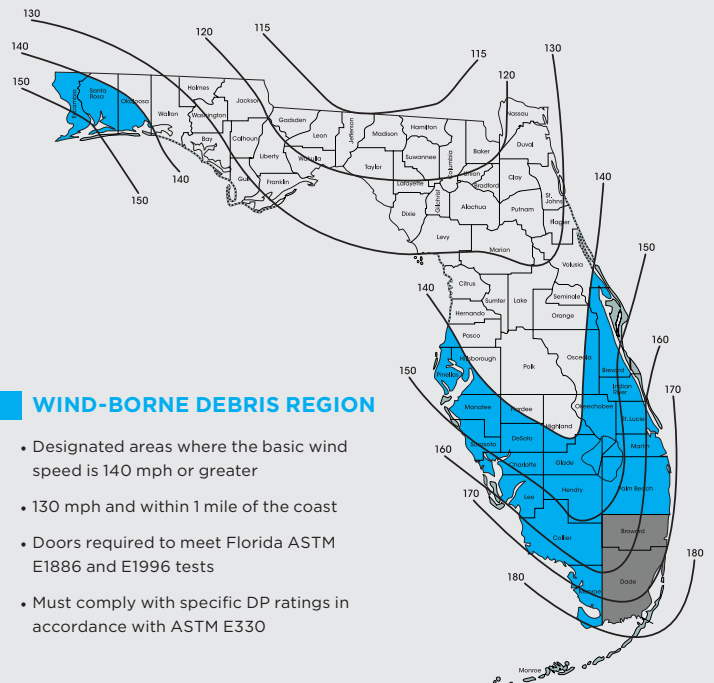

**Hurricane Prone Regions**

**WIND-BORNE DEBRIS REGION**

- Designated areas where the basic wind speed is 140 mph or greater
- 130 mph and within 1 mile of the coast
- Doors required to meet Florida ASTM E1886 and E1996 tests
- Must comply with specific DP ratings in accordance with ASTM E330